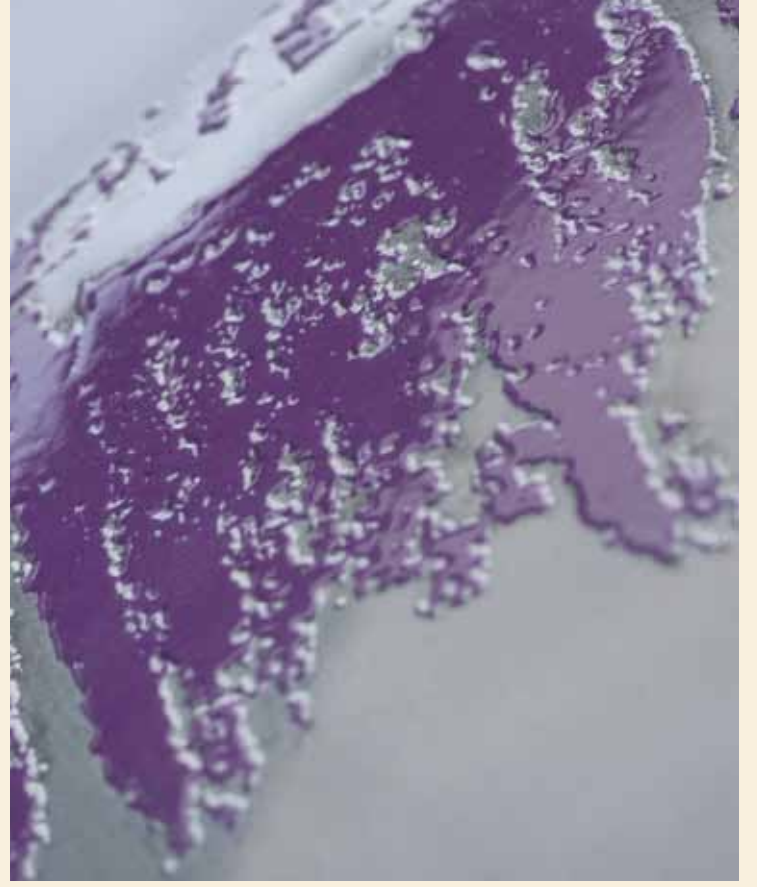

bıçak antrasit

/ anthracite